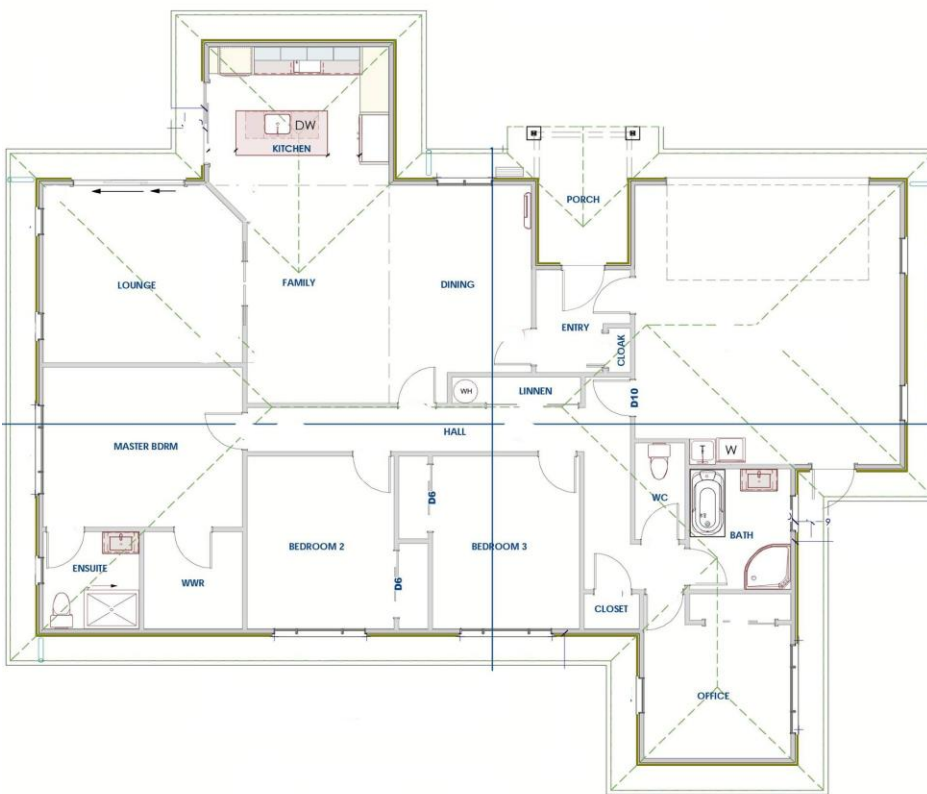

207m²

4 BEDROOM

1 MAIN
BATHROOM +
EN-SUITE +
SEPARATE
TOILET

2 LIVING AREAS
+ EXTRA
STORAGE

DOUBLE
INTERNAL
ACCESS GARAGE

HOMES BY
DIREKZ

HOMES BY
DIREKZ

Christchurch,
New Zealand
027 2625 210